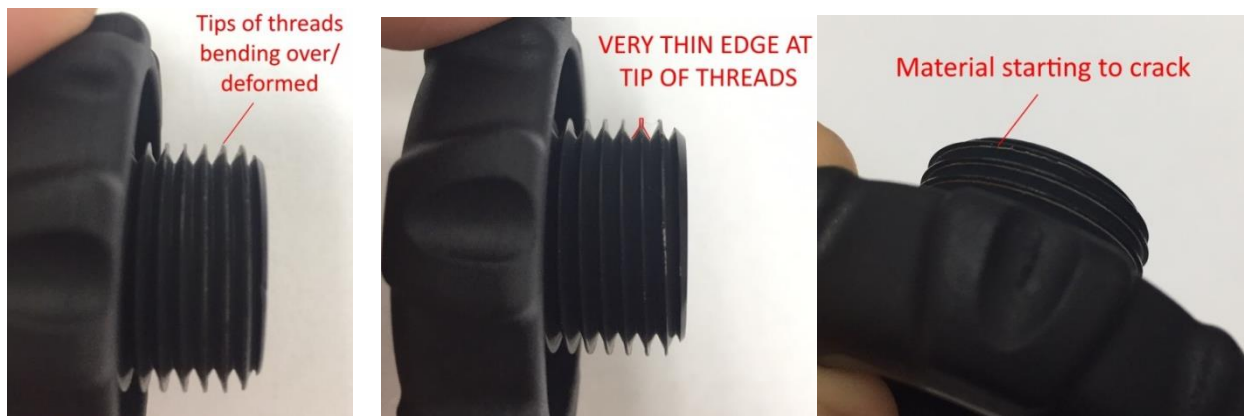

February 11, 2019

Subject: Quality Notice for Select DIN First Stages

It has come to our attention that some of our DIN first stage regulators may have DIN threads that are out of tolerance. **RG5100-DIN and RG5700-DIN first stages with serial numbers starting with 1807XXXX and 1810XXXX may be affected.** This only applies to black DIN handwheels with black plating. Not all DIN handwheels are affected.

The below list contains a complete list of serial numbers that may have an affected DIN handwheel.

If you have a regulator that is on the below list, then we ask that you discontinue use of the potentially affected regulator until the handwheel can be inspected and replaced if necessary by a qualified regulator technician. Please contact the dealer from which you purchased the regulator to arrange for this service.

If you have a regulator, in this serial number range, which has a handwheel with exposed brass, visible cracks in the threads, or metal peeling off the threads we ask that you discontinue use of it immediately and contact your Dive Rite dealer to arrange for a free replacement handwheel.

Examples of affected handwheels: