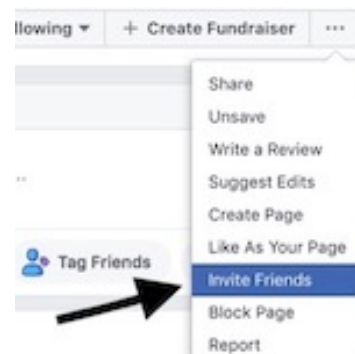

## Help Us Grow on Social Media

Show your support for LWV-Comal Area and help increase our reach on social media. Invite your friends to like our page! They do not need to be local residents: every page “like” from anyone increases the visibility of LWV posts.

All it takes are 3 easy steps when you view the League of Women Voters, Comal Area page:

click on the 3 dots to the right of “create Fundraiser “ button to display the more options menu

click on “invite Friends” from the drop down menu